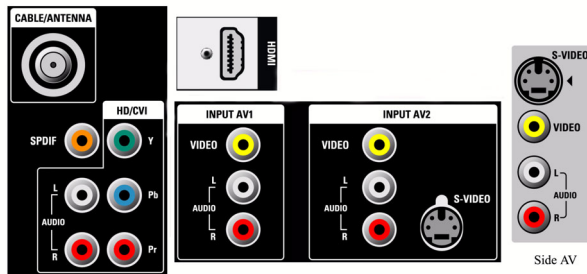

Sound

- **Sound Enhancement:** Auto Volume Leveller, AutoSound (4 modes), Incredible Surround, Balance, Treble and Bass Control
- **Sound System:** Incredible Surround, Stereo
- **Output power (RMS):** 2 x 10W
- **Music Power:** 20 W

Convenience

- **Ease of Use:** Easy toggle Dig/Analog modes
- **Remote Control:** TV
- **Teletext:** Closed Captioning Full Text
- **Screen Format Adjustments:** 6 Widescreen Modes
- **Clock:** On/Off event timer
- **On-Screen Display languages:** American, French, Spanish
- **Remote control:** Standard

Tuner/Reception/Transmission

- **Aerial Input:** 75 ohm F-type Antenna
- **Cable:** Unscrambled Digital Cable -QAM

- **Stereo System:** BTSC
- **TV system:** ATSC, NTSC
- **Video Playback:** NTSC

Connectivity

- **AV 1:** CVBS in
- **AV 2:** CVBS, S-Video
- **AV 4:** HDMI, YPbPr
- **Audio Output - Digital:** AC3 over S/PDIF (Optical)
- **Front / Side connections:** CVBS in, S-video in

Dimensions

- **Product weight:** 84 kg
- **Weight incl. Packaging:** 98.7 kg
- **Carton dimensions (WxDxH) inch:** 61.02"x31.89"x62.01"
- **Product dimension (WxDxH) inch:** 56.65"x26.89"x59.37"
- **Product weight (lb):** 184.8
- **Weight incl. Packaging (lb):** 217.14

Supported Display Resolution

Resolution	Refresh rate
1080i	60Hz
480i	60Hz
480p	60Hz

Power

- **Mains power:** AC 90-140V, 60Hz

Product highlights

HDTV

HDTV delivers exceptional picture quality and real movie-viewing experience that makes television more dynamic, truer than anything you've seen before. It is the latest and best television signal available. It features picture quality more than twice that of traditional analog broadcasts. In order to effectively maximize the HDTV signal, a television must incorporate advanced signal input connectivity and circuitry design.

Dolby Digital Surround

Because Dolby Digital and DTS, the world's leading digital multi-channel audio standards, make use of the way the human ear naturally processes sound, you experience superb quality surround sound audio with realistic spatial cues.

Electronic Program Guide

The Electronic Program Guide (EPG) will provide you with an overview, listing the program information

Auto Picture

Auto Picture button on the remote control enables one-touch selection of various preset optimized image settings to suit different TV program.

Auto Sound

Auto Sound provides pre-defined sound settings for ultra bass, bass, treble and balance for the optimum entertainment experience.

HDMI input

HDMI makes an uncompressed digital RGB connection from the source to the screen. By eliminating conversion to an analog signal, it delivers an unblemished image. The non-degraded signal reduces flicker and leads to a clearer picture. HDMI intelligently communicates the highest output resolution with the source device. The HDMI input is fully backward compatible with DVI sources but includes digital audio. HDMI uses HDCP copy protection.

Component Video Input (YPbPr)

Component Video is the highest quality interconnection standard for analog video. It is sharper than S-video and composite video.

Issue date 2007-12-28

Version: 2.0.4

12 NC: 8670 000 22816
UPC: 0 37849 96322 7

© 2007 Koninklijke Philips Electronics N.V.
All Rights reserved.

Specifications are subject to change without notice.
Trademarks are the property of Koninklijke Philips Electronics N.V. or their respective owners.

www.philips.com